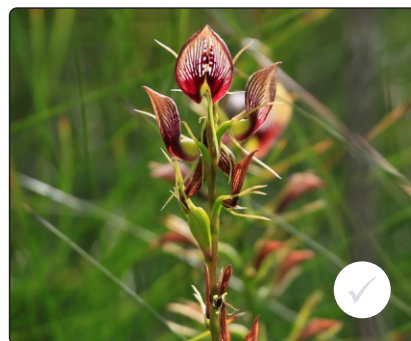

NATIVE WILD ORCHIDS

ILLAWARRA & SHOALHAVEN

**SLENDER
HYACINTH ORCHID**

THIN PENCIL

**Golden Donkey
Orchid**

**DROOPING
GREENHOOD**

COW ORCHID

**DOTTED SUN
ORCHID**

**PURPLE DONKEY
ORCHID**

**PINK LADY
FINGER ORCHID**

**MAJOR -WAXED LIP
ORCHID**

where seen

BONNET ORCHID

where seen